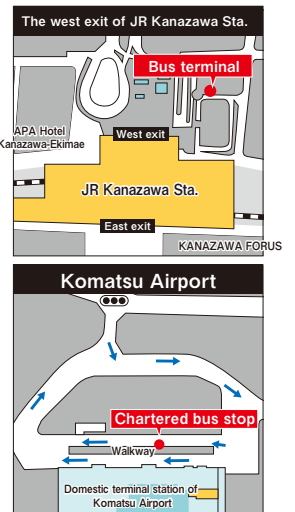

For foreign visitors

¥0

Free Ride!

Shuttle operates one round-trip service in a day

Enjoy the
ちはやふる
"Chihayafuru"-
wrapped bus!

©SUETSUGU Yuki / Kodansha, VAP, NTV

Free Shuttle Bus Service between KANAZAWA and AWARA

● ...Drop-off locations

Bound for Awara-Yunomachi Sta.

● Bus Route and Timetable

- 15:45 The west exit of JR Kanazawa Sta.
- 16:30 Komatsu Airport(KMQ)
- 17:15 JR Awaraonsen Sta.
- 17:30 Echizen Railway Awara-Yunomachi Sta.

● ...Boarding locations

● ...Drop-off locations

Precaution 1

Please make sure to board the bus by the time of departure.

Precaution 2

Arrival time may be changed or shut-down an operation due to road conditions, traffic and any circumstances beyond our control. Please contact Bus Service Contractor: AWARA KANKO for inquiries or information.