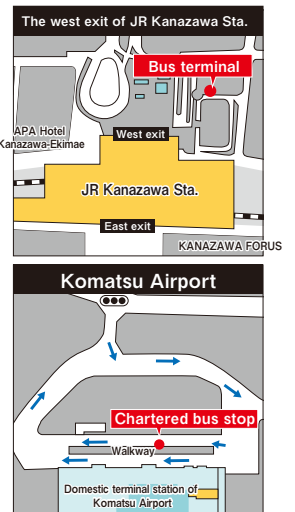

Bound for Awara-Yunomachi Sta.

● Bus Route and Timetable

- 15:45 The west exit of JR Kanazawa Sta.
- 16:30 Komatsu Airport(KMQ)
- 17:15 JR Awaraonsen Sta.
- 17:30 Echizen Railway Awara-Yunomachi Sta.

● ...Boarding locations

● ...Drop-off locations